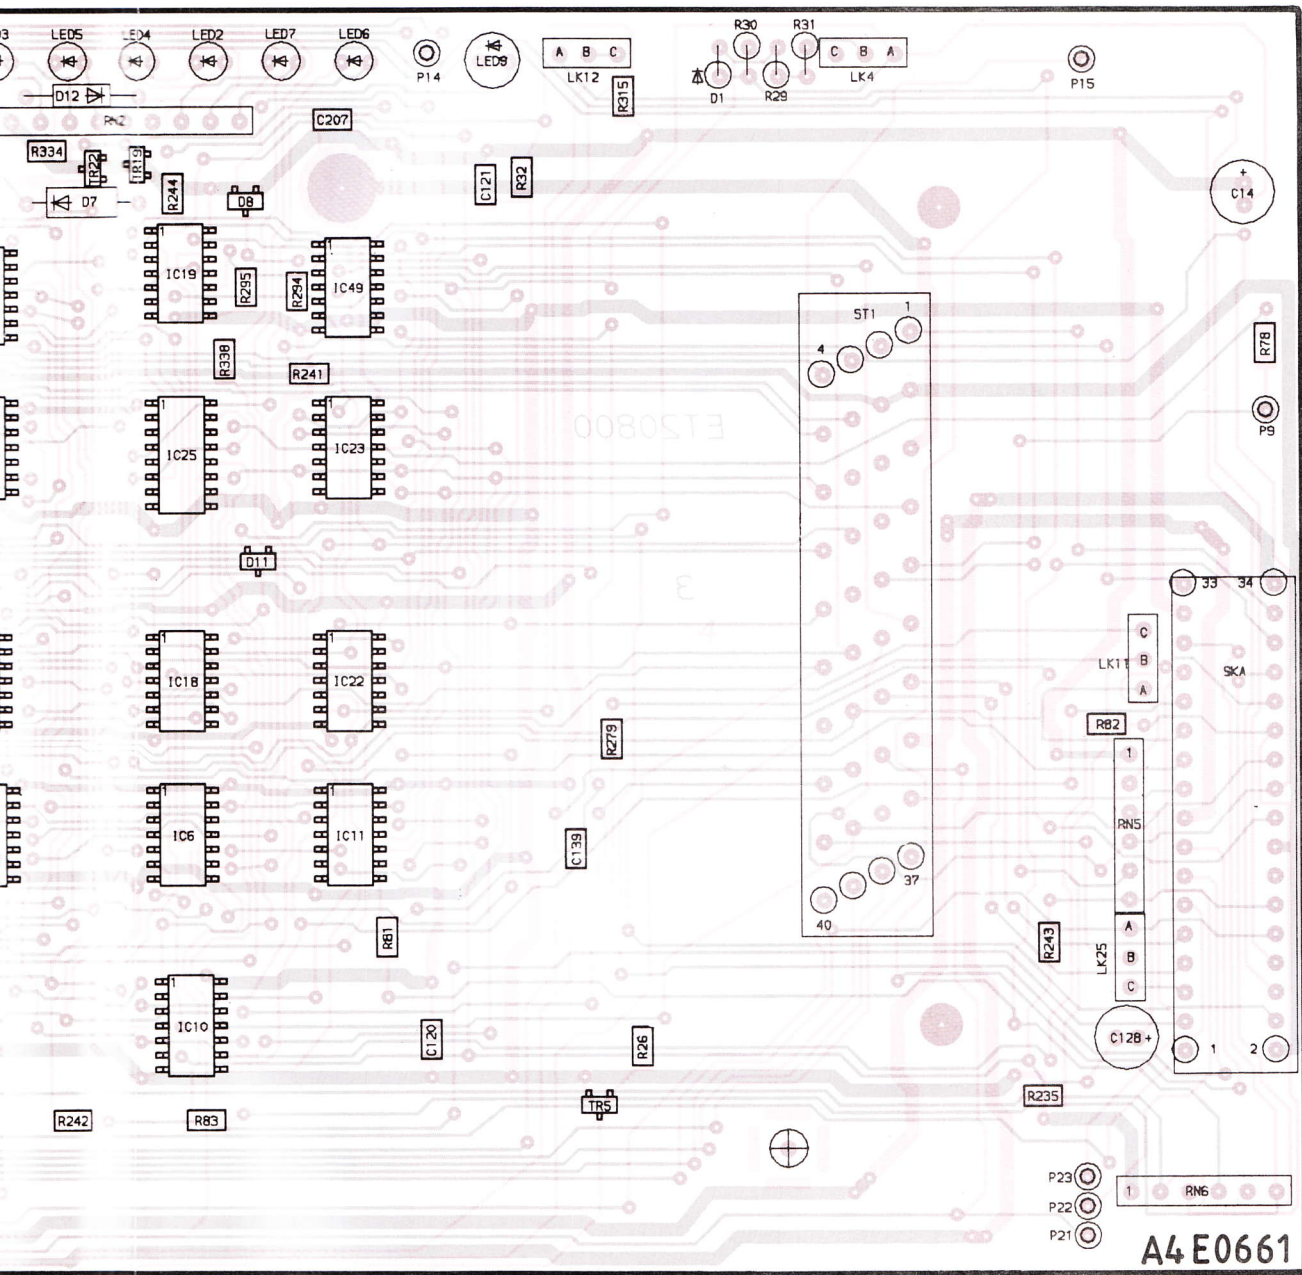

CONTROL LOGIC AT29023
LAYOUT DIAGRAM

A4E0661