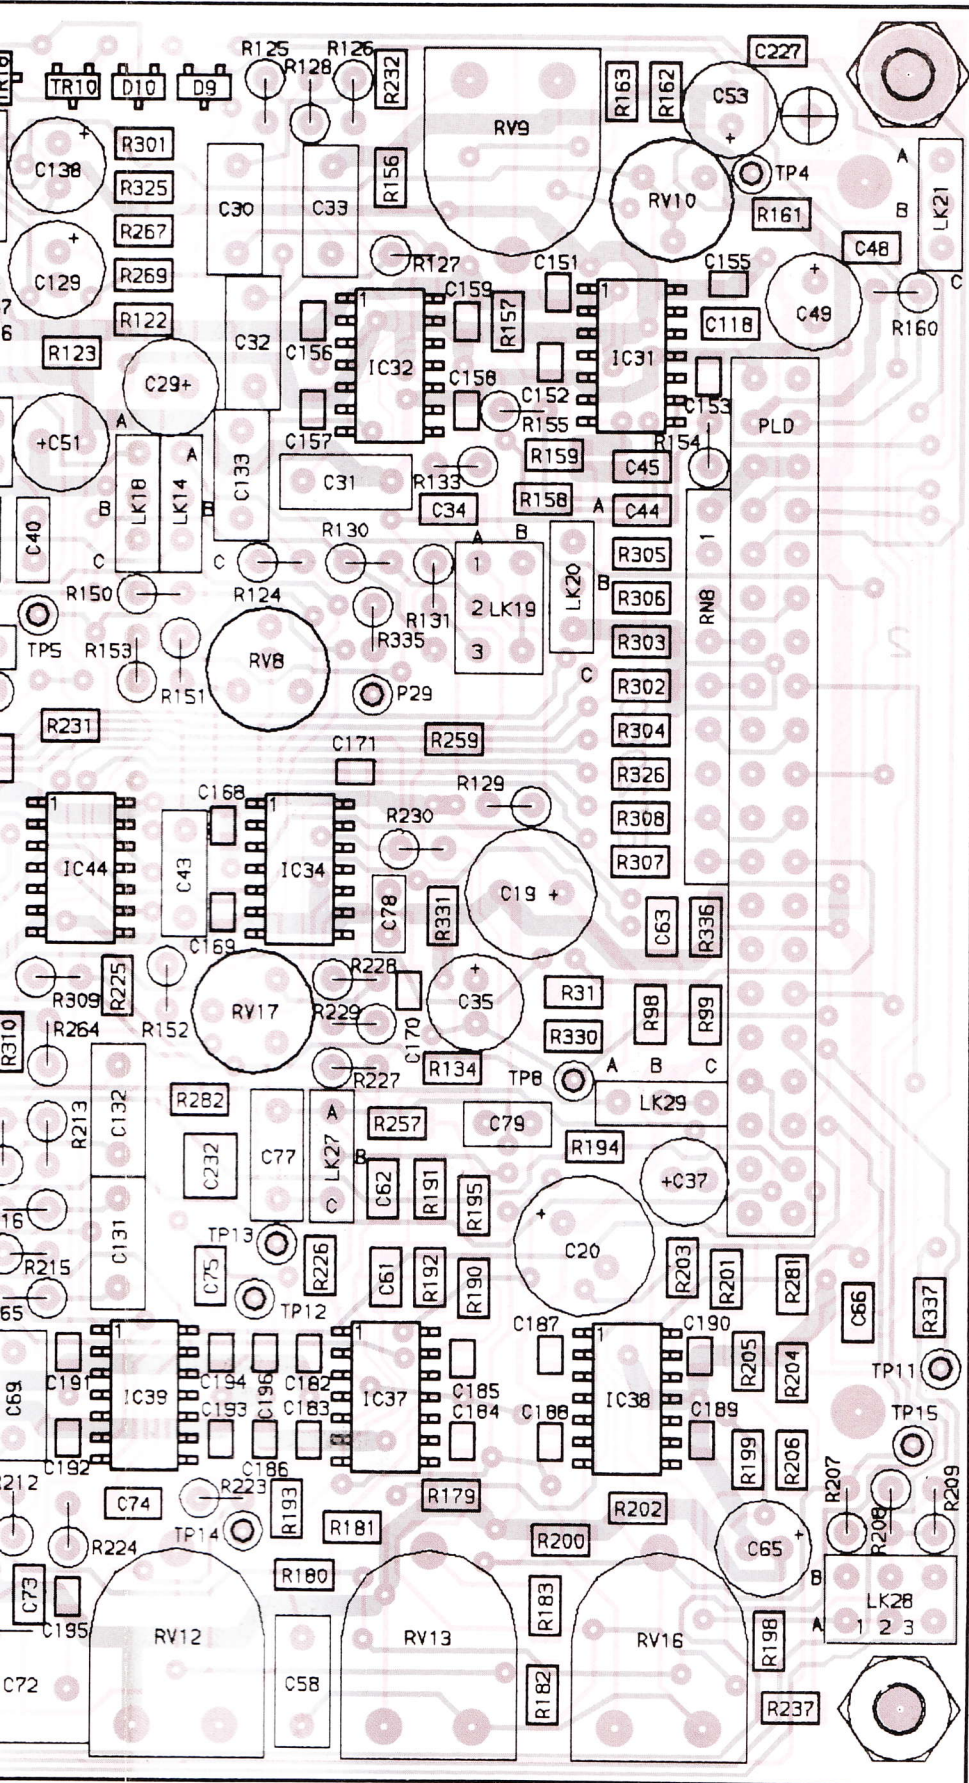

CONTROL AUDIO A
LAYOUT DIAGRAM

A4 E0663

CONTROL AUDIO AT29024/01
LAYOUT DIAGRAM